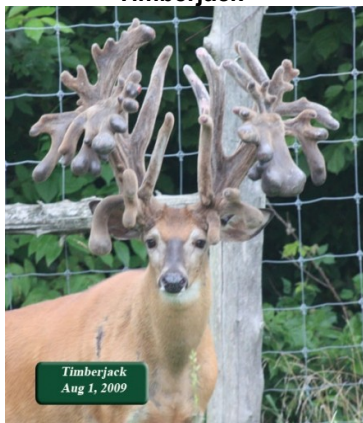

# PEDIGREE

Pure Impact

Pure Impact 140" @ 1

*LoneBucky*

Yellow #18

Timberjack

Date Born  
Cwd #  
Ear Tag #

Bottle Fed  
Gender