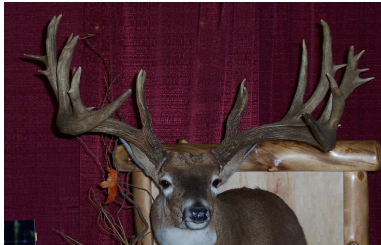

Soloman Ropps

Blitzen

SR Flash

Savage doe

Purple # 2

Green # 46

John David

Maxbo