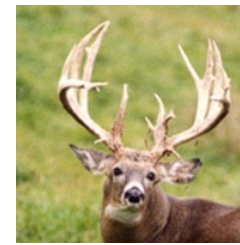

PEDIGREE

Pinnacle

Drifter

Sundance

Magnum 228

Date Born 5/26/2008
 Cwd # T143
 Ear Tag # Yellow # 21

Bottle Fed Yes
 Gender Female

Hy-5 #21 Yellow