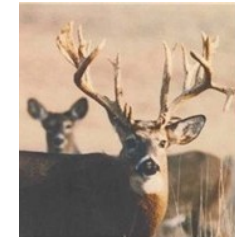

PEDIGREE

Pinnacle

Drifter

Sundance

Magnum 228

Date Born 5/26/2008
 Cwd # T143
 Ear Tag # Yellow # 21

Bottle Fed Yes
 Gender Female

Hy-5 #21 Yellow