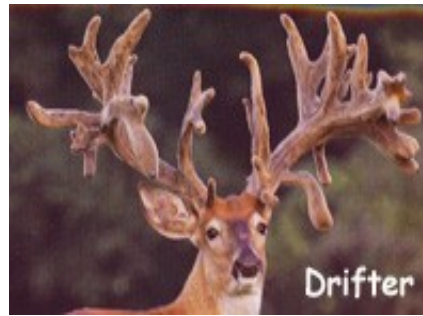

PEDIGREE

Pinnacle

Drifter

Sundance

Magnum 228

Date Born 5/26/2008
 Cwd # T143
 Ear Tag # Yellow # 21

Bottle Fed Yes
 Gender Female

Hy-5 #21 Yellow